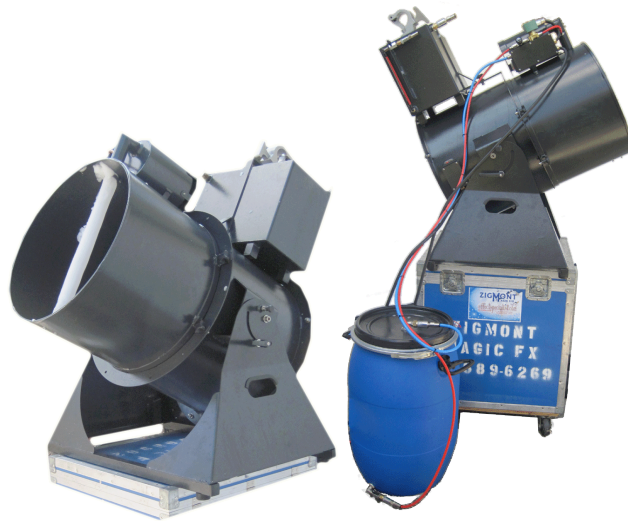

Commercial Series

Rates per machine	Qty 1	Qty 2		
-------------------	-------	-------	--	--

Blizzard Snow Cannon Mega Capacity Snow Machine (analog)

Daily	\$850.00		Quote	
Needs certified Technician				Each
Service Only Does Not Ship				
Use for Cities, Outdoor Arenas, Theme Parks, Parks Parades, Movies Studios 150,000 flakes per min	Outdoors	Large area Coverage	2 horse power 8600 CFM fan	Needs 2 20 amp circuits 1850 Watts
Deposit required separate check of	1500.00	90 DB's	115 Volts	19 amps 8 amps